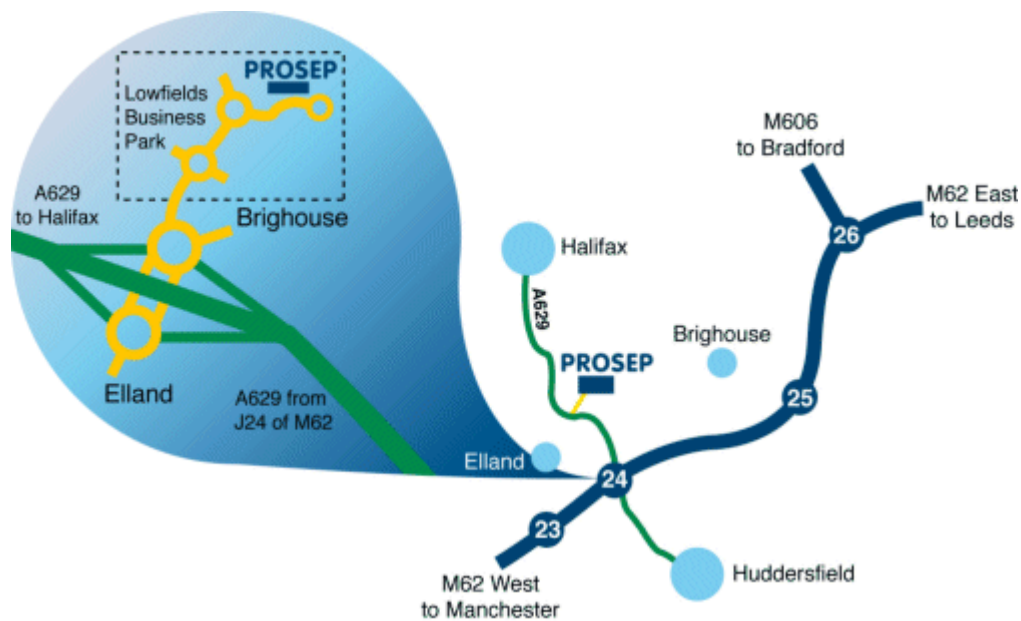

Leave M62 at Junction 24.
At roundabout adjacent to Cedar Court Hotel take 2nd exit onto dual carriageway (A629), signposted Halifax.
Take 1st exit slip road.
At roundabout at end of sliproad, take 3rd exit off.
This is the entrance to Lowfields Business Park.
Proceed straight over 1st roundabout.
At next roundabout take 2nd exit onto River Bank Way - Prosep Filters can be found on the left after the S-bend.

[Link to Google Maps](#)