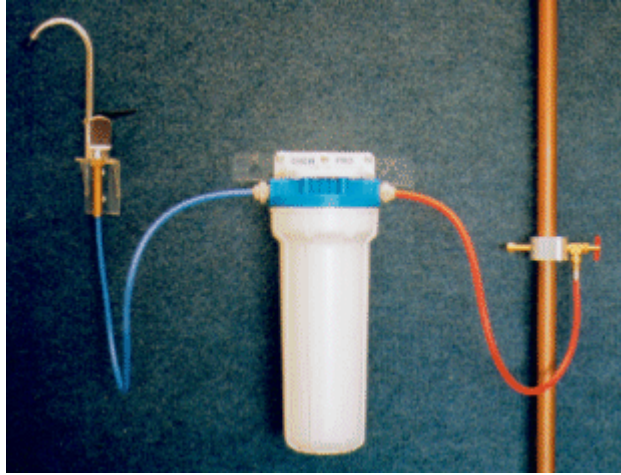

PROSEP FILTER SYSTEMS LTD

DOMESTIC WATER FILTRATION SYSTEM

CHEM-*pro* IDEAL FOR MAINS SUPPLY WATER

ONLY

£71.11

including VAT & delivery*

§ Quality water filtration system at an economic price.

§ Simple to install & easy to use.

§ Excellent removal of chlorine, herbicides, pesticides, taste & odour from your water supply.

§ Comes complete with elegant 'Q' Series tap.