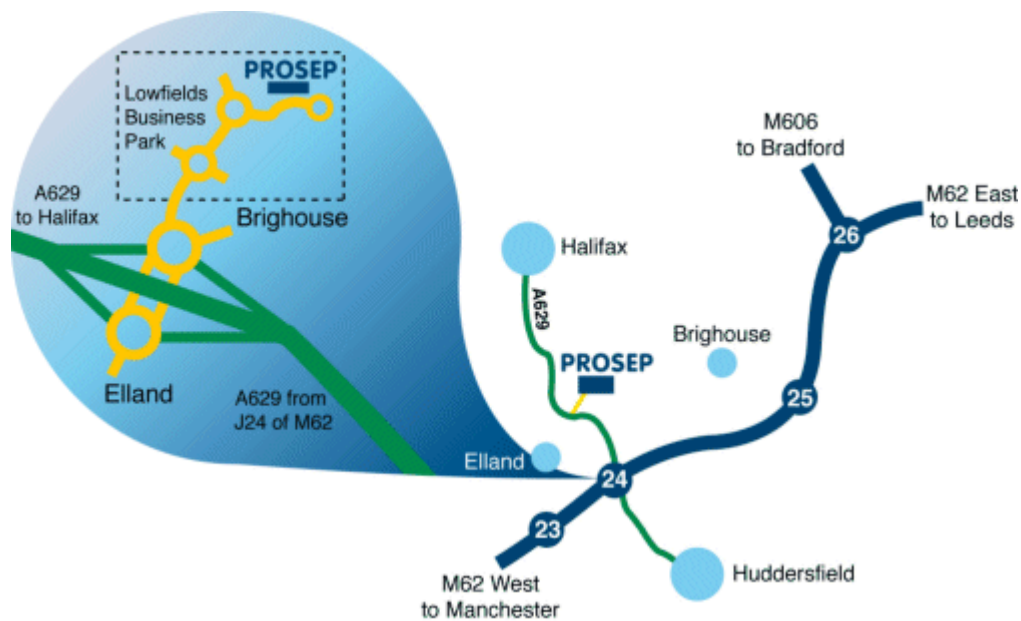

Choice of Piping Connections

Hayward Simplex Basket Strainers can be installed either in-line or with loop piping configurations. This is made possible by a unique design that incorporates three piping connections on the strainer body that are used as inlets and outlets. The unused connection is plugged using a blind fitting (included). True union connections make it possible to remove the strainer from the piping system without disassembling the piping connections.

Leave M62 at Junction 24.
At roundabout adjacent to Cedar Court Hotel take 2nd exit onto dual carriageway (A629), signposted Halifax.
Take 1st exit slip road.
At roundabout at end of sliproad, take 3rd exit off.
This is the entrance to Lowfields Business Park.
Proceed straight over 1st roundabout.
At next roundabout take 2nd exit onto River Bank Way - Prosep Filters can be found on the left after the S-bend.