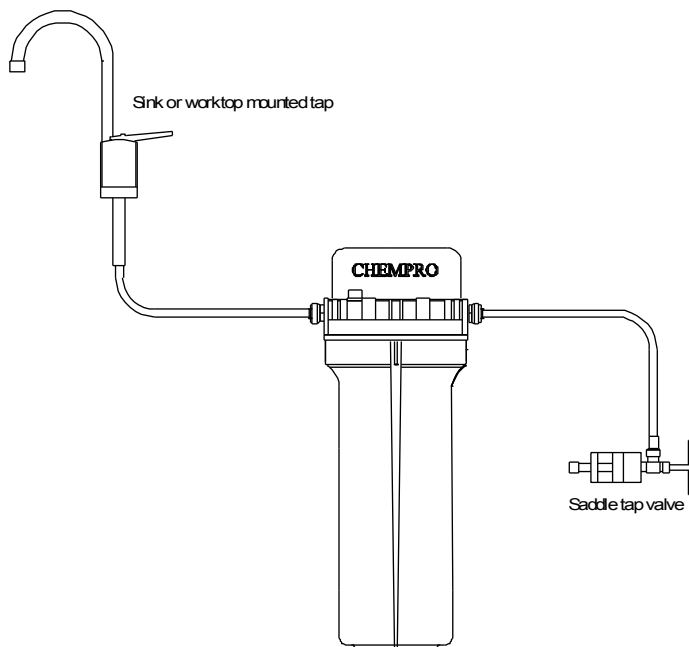

PRODUCT INFORMATION

PROSEP
FILTER SYSTEMS LTD

CHEM PRO

A simple activated carbon filter kit designed to remove taste and odour from water. The saddle tapping valve incorporates a non return valve to comply with water regulations.

The activated carbon block cartridge provides particulate removal to 5 microns (0.005 mm) and absorbs taste and odour (including Chlorine) from your drinking water.

The kit is very easily fitted and requires no cutting of your cold water copper pipe. The complete kit includes a stylish long reach chrome tap (other options are available), a wall mounting bracket, a filter bowl spanner, filter housing and cartridge, and a saddle tapping valve.

Removes

- taste & odour
- sediment

KIT PART NO:
PRODOM0001

SPARES:
Filter Cartridge
PRODOM0100

Recommended
cartridge changeout -
6 monthly

Prosep Filter Systems Ltd
Unit G19, River Bank Way,
Lowfields Business Park,
Elland, West Yorkshire
HX5 9DN